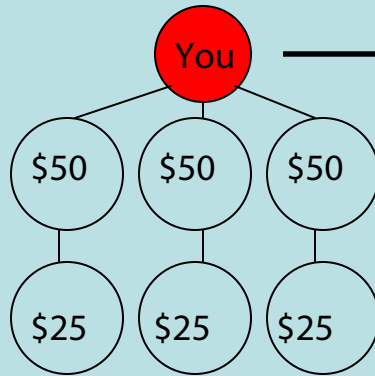

**REFERRING TRAVEL
AFFILIATE**

\$449.95 One Time
Web Site Purchase

\$49.95 Monthly License
Fee ***

*** After 6 Personally
Sponsored RTA's. YTB Pays
You \$50.00
No Licensing Fee For You.

**YOU OWN
AN ON LINE
TRAVEL SITE**

MARKETING REP COMPENSATION PLAN

First Team

**50% Matching
Bonus Once
You Sponsor
3 People**

With 3 Personally
Sponsored Rep's
Making A Total Of 6
RTA's.
You Promote
Yourself Over To
Your Powerteam.

Powerteam