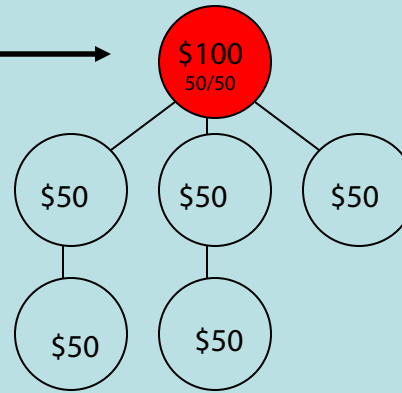

MARKETING REP COMPENSATION PLAN

First Team

**50% Matching
Bonus Once
You Sponsor
3 People**

With 3 Personally
Sponsored Rep's
Making A Total Of 6
RTA's.
You Promote
Yourself Over To
Your Powerteam.

Powerteam

Every RTA = \$50 Min
Every 6 RTA's = \$1,000
Every 100 RTA's = \$10,000

So Every 100 RTA's Coming
Into Your Powerteam Means:

100 x \$50 = \$5,000 Min
16 x \$1,000 = \$16,000
1 x \$10,000 = \$10,000

\$31,000